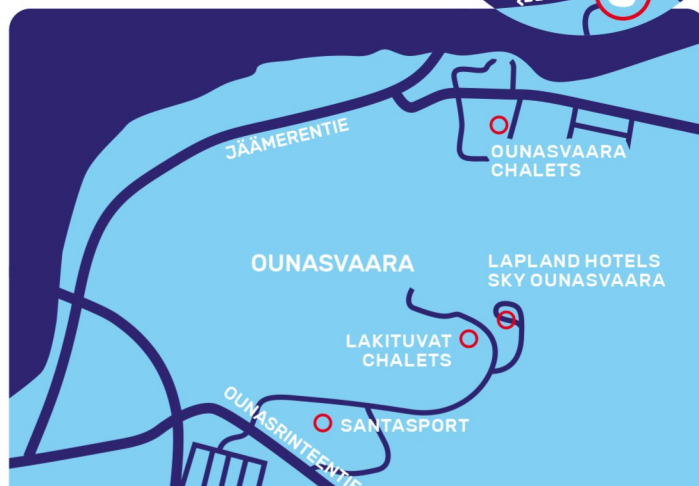

# SANTA'S VILLAGE - CITY - OUNASVAARA

Stops in Rovaniemi city

Stops in Ounasvaara

## ROVANIEMI (Ounasvaara) - SANTA CLAUS VILLAGE

09:00	—	—	—	—	Ounasvaara Lakituvat Chalets
09:02	—	—	—	—	Lapland Hotels Sky Ounasvaara
09:15	—	—	—	—	Lapland Hotels Ounasvaara Chalets
09:30	10:30	12:30	13:30	14:30	Railway Station
9:35	10:35	12:35	13:35	14:35	City centre (Scandic Hotel Pohjanhovi)
9:45	10:45	12:50	13:50	14:50	SantaPark (1.12.-8.1.)
9:55	10:50	12:55	14:00	14:55	Santa Claus Village
—	—	S	14:05	—	Rovaniemi Airport

## SANTA CLAUS VILLAGE - ROVANIEMI (Ounasvaara)

9:50	—	12:50	13:50	14:50	Santapark (1.12.-8.1.)
10:00	12:00	13:00	14:00	15:00	Santa Claus Village
—	—	S	14:05	—	Rovaniemi Airport
10:10	12:10	13:10	14:15	15:10	City Centre (Valtakatu)
10:15	12:15	13:15	14:20	15:30	Railway Station
—	—	—	—	15:45	Ounasvaara Lakituvat Chalets
—	—	—	—	15:45	Lapland Hotels Sky Ounasvaara
—	—	—	—	16:00	Lapland Hotels Ounasvaara Chalets