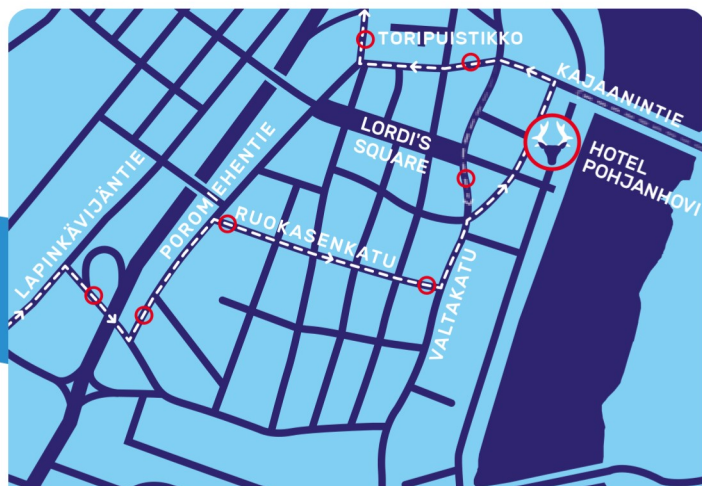

# SANTA'S VILLAGE - CITY - OUNASVAARA

Stops in Rovaniemi city

Stops in Ounasvaara

## ROVANIEMI (Ounasvaara) - SANTA CLAUS VILLAGE

09:00	—	—	—	—	Ounasvaara Lakituvat Chalets
09:02	—	—	—	—	Lapland Hotels Sky Ounasvaara
09:15	—	—	—	—	Lapland Hotels Ounasvaara Chalets
09:30	10:30	12:30	13:30	14:30	Railway Station
9:35	10:35	12:35	13:35	14:35	City centre (Scandic Hotel Pohjanhovi)
9:45	10:45	12:50	13:50	14:50	SantaPark (1.12.-8.1.)
9:55	10:50	12:55	14:00	14:55	Santa Claus Village
—	—	S	14:05	—	Rovaniemi Airport

S=Stops on request

## SANTA CLAUS VILLAGE - ROVANIEMI (Ounasvaara)

9:50	—	12:50	13:50	14:50	Santapark (1.12.-8.1.)
10:00	12:00	13:00	14:00	15:00	Santa Claus Village
—	—	S	14:05	—	Rovaniemi Airport
10:10	12:10	13:10	14:15	15:10	City Centre (Valtakatu)
10:15	12:15	13:15	14:20	15:30	Railway Station
—	—	—	—	15:45	Ounasvaara Lakituvat Chalets
—	—	—	—	15:45	Lapland Hotels Sky Ounasvaara
—	—	—	—	16:00	Lapland Hotels Ounasvaara Chalets